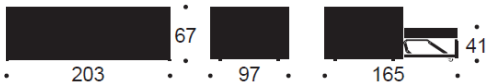

Vale Chair  
 Design by Emil Hoejfeldt & Per Weiss 2011

Silver legs and pocket springs.

**Upholstery Options:**  
 Sleek

**Options:**  
 Size: 85x84

Vale Chair

Vale Sofa bed