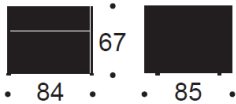

# VALE SOFA BED & CHAIR

Vale Sofa Bed  
 Design by Per Weiss 2011

Multifunctional sofa bed equipped with Icomfort pocket springs.

**Upholstery Options:**  
 Sleek

**Sofa Options:**  
 Only size: 160 x 200 Queen Bed

Vale Chair  
 Design by Emil Hoejfeldt & Per Weiss 2011

Silver legs and pocket springs.

**Upholstery Options:**  
 Sleek

**Options:**  
 Size: 85x84

Vale Chair

Vale Sofa bed